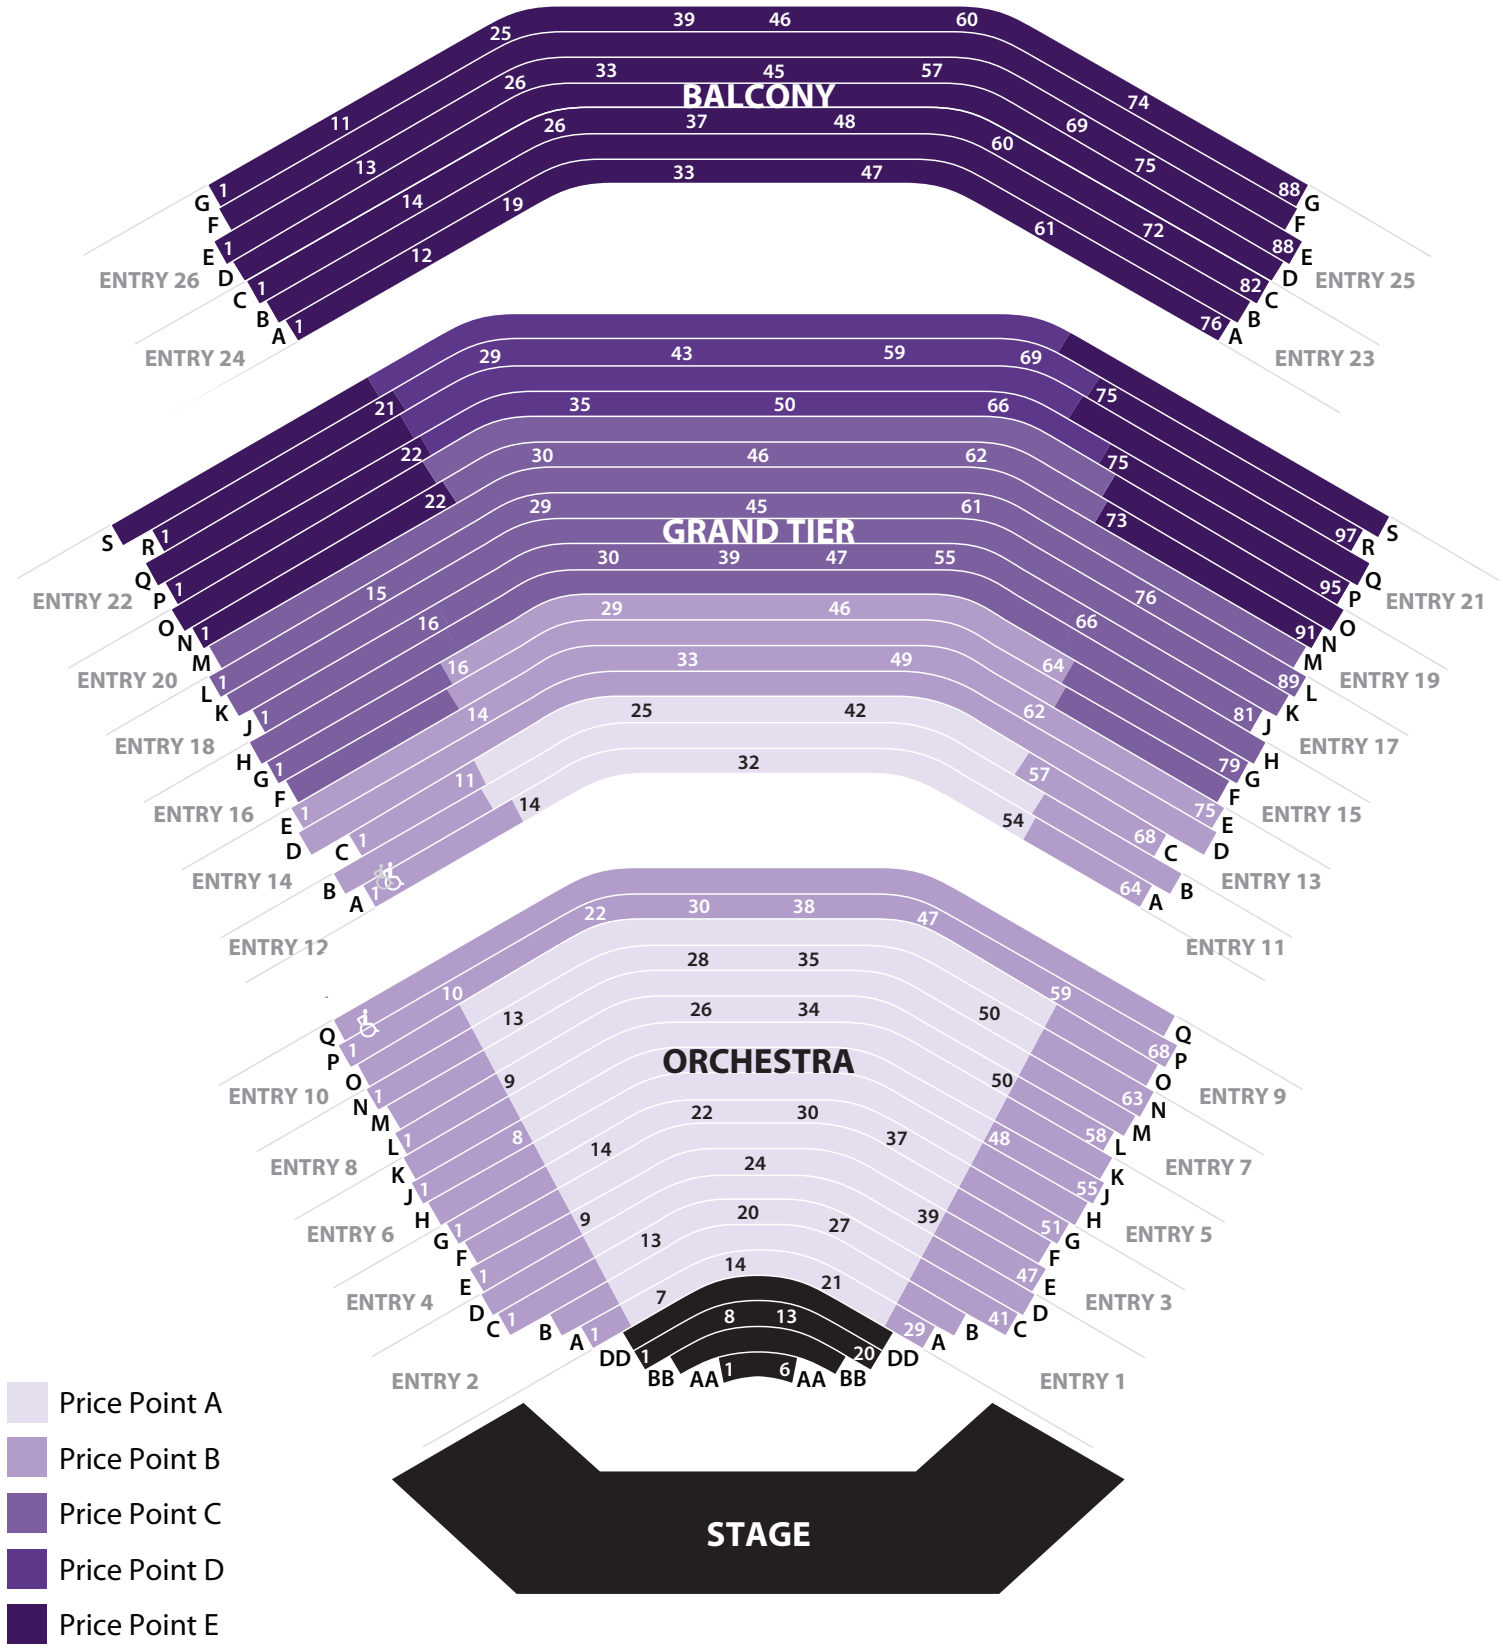

# E.J. THOMAS HALL – THE UNIVERSITY OF AKRON

EJ THOMAS HALL  
THE UNIVERSITY OF AKRON

**BROADWAY**  
-in-  
**AKRON**